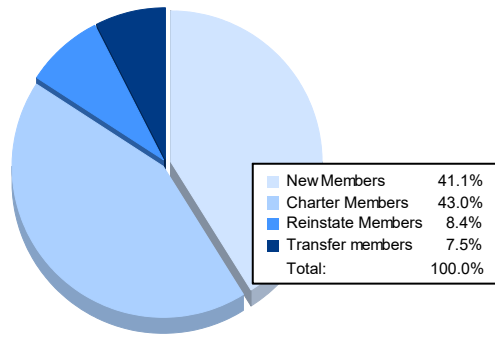

Year	New Clubs	Dropped Clubs	Gain/ Loss Clubs	New Members	Charter Members	Reinstate Members	Transfer Members	Total Member Added	Total Members Dropped	Gain/ Loss Members
2016-2017	0	1	-1	102	1	6	16	125	140	-15
2017-2018	0	2	-2	72	1	18	3	94	156	-62
2018-2019	0	0	0	61	0	11	4	76	172	-96
2019-2020	0	1	-1	104	0	6	2	112	139	-27
2020-2021	1	0	1	44	46	9	8	107	202	-95
<b>Average</b>	<b>0</b>	<b>1</b>	<b>-1</b>	<b>77</b>	<b>10</b>	<b>10</b>	<b>7</b>	<b>103</b>	<b>162</b>	<b>-59</b>

### Membership Composition June 2021 Cumulative

### Gender Composition June 2021 Cumulative